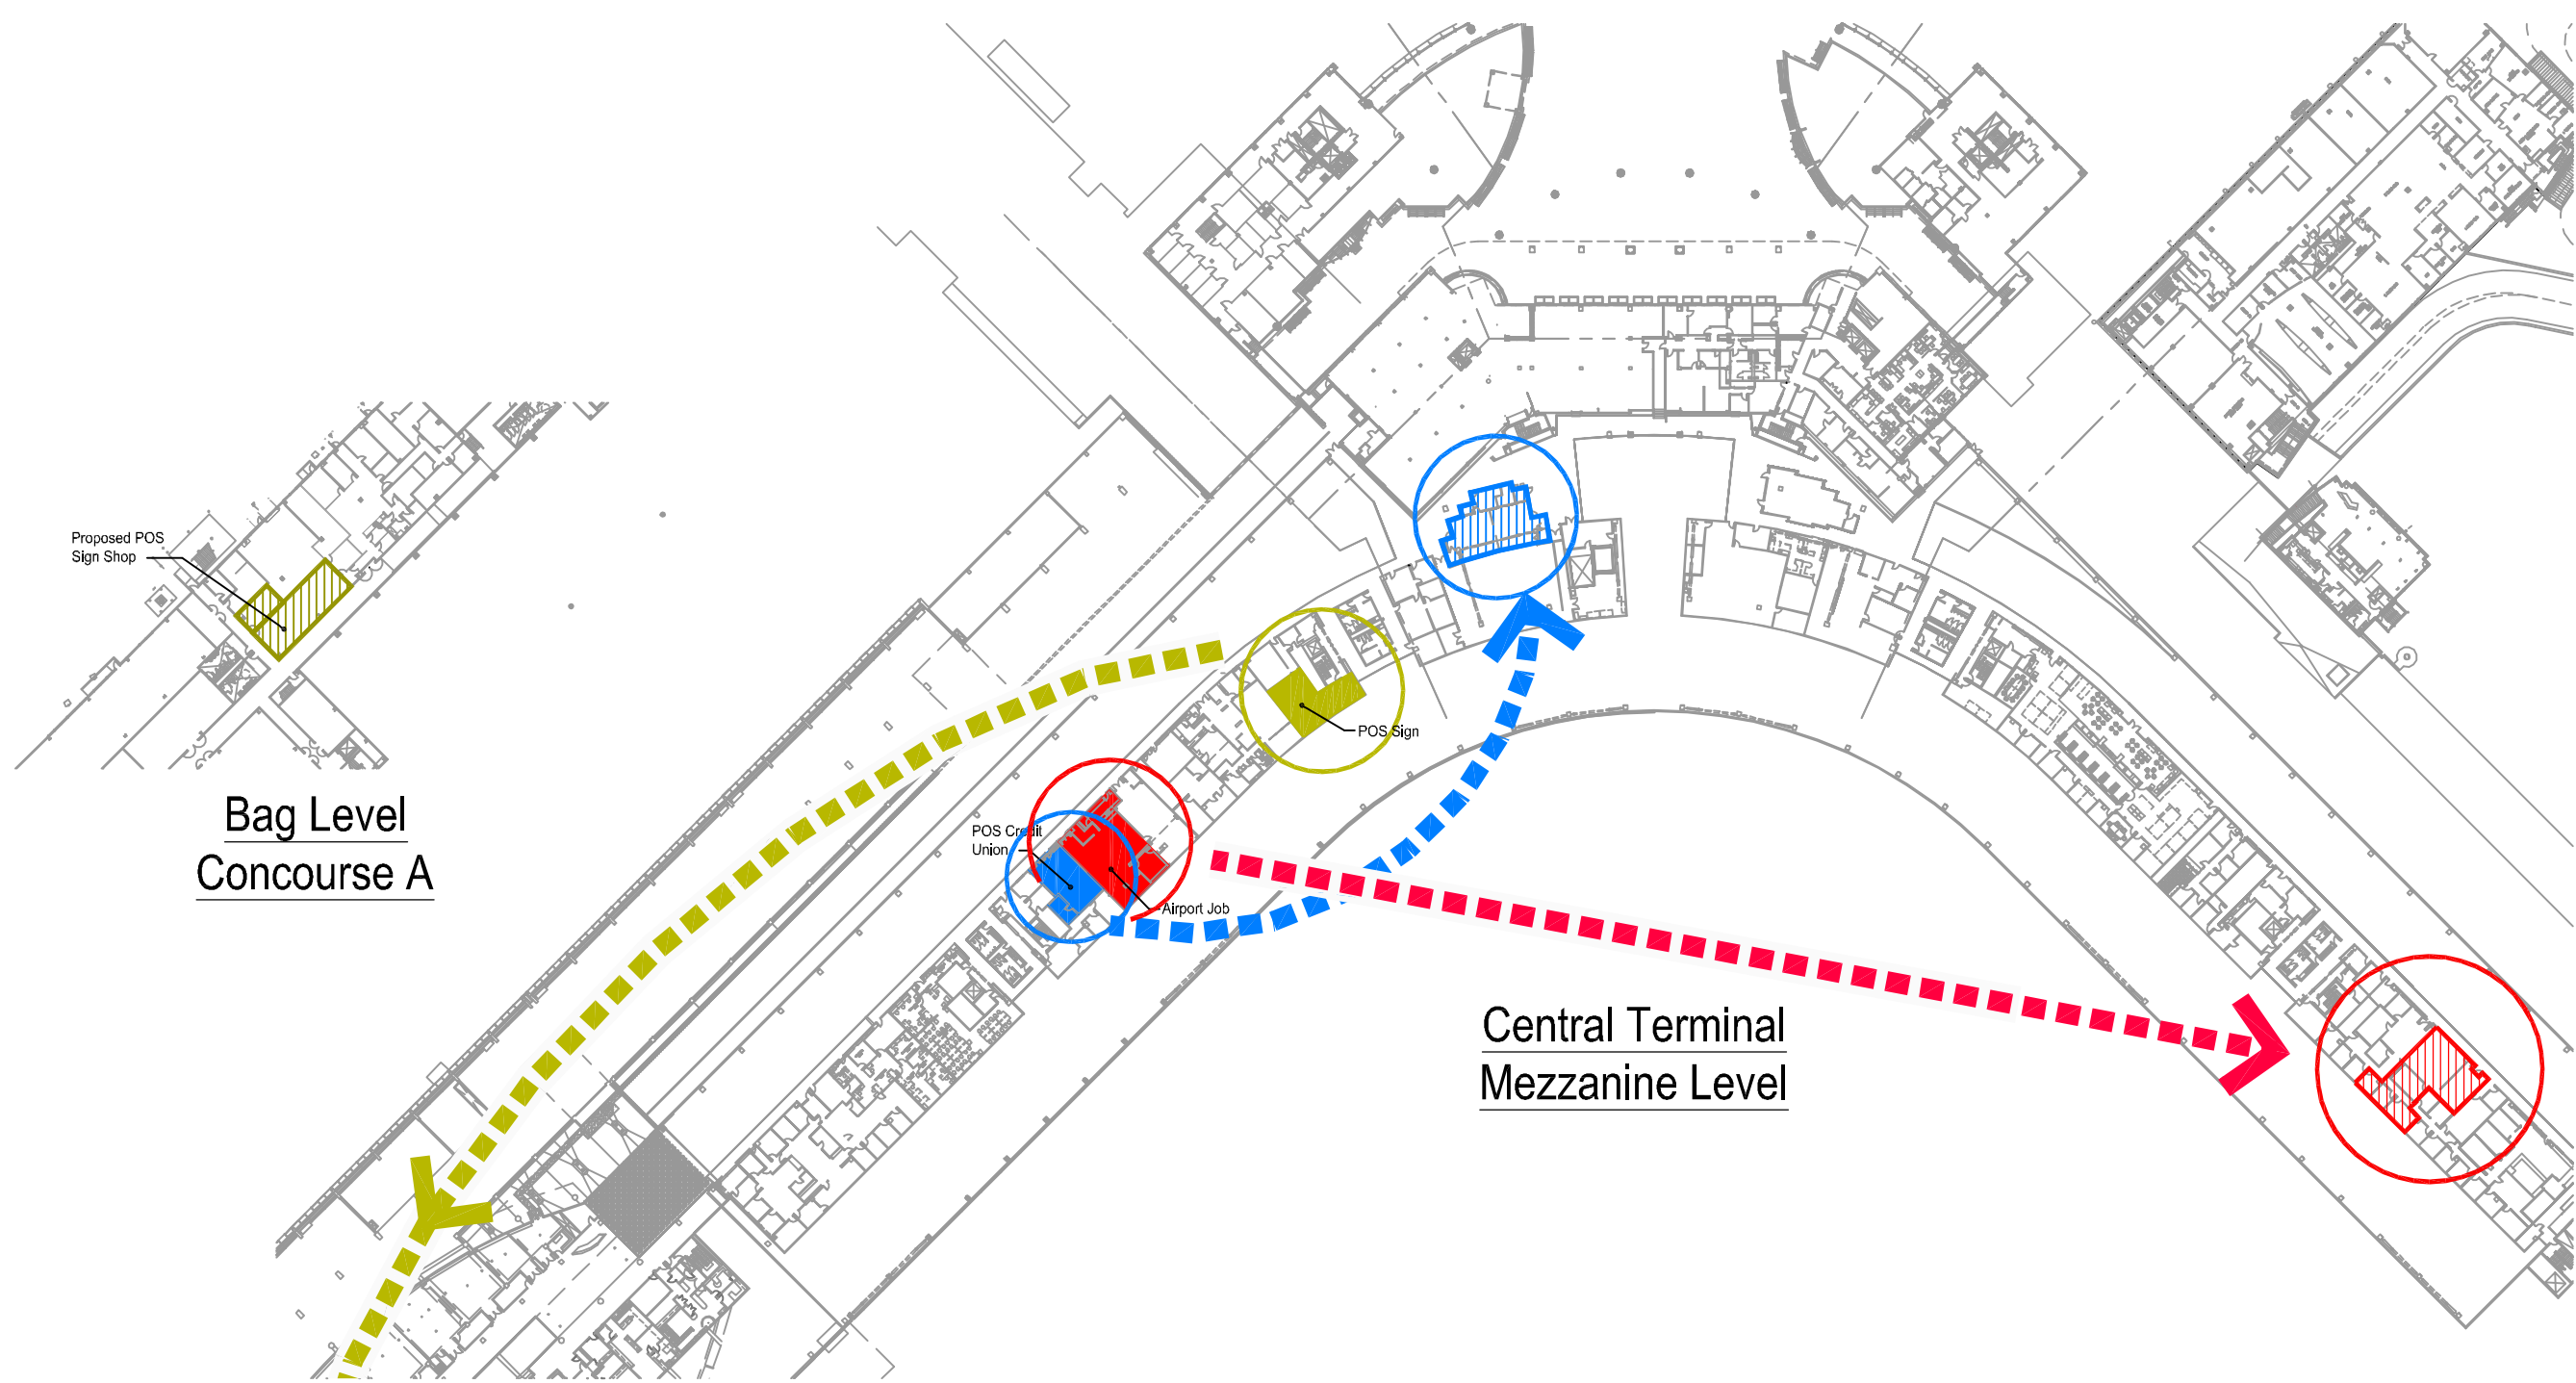

Attachment A Mezzanine Tenant Relocation Project

Item No. 5c
Date of Meeting March 26, 2013

LEGEND

- POS Credit Union
- Airport Jobs
- POS Sign Shop

\\FRMS280\aviation\AV-Properties\01_Prop\works\1_SLOA\case Exhibits\Realignmen\Mezz - 10 Year Exhibit 3.dwg, Mar 04, 2013 11:54am

Bag Level
Concourse A

Central Terminal
Mezzanine Level

	Aviation Planning Seattle-Tacoma International Airport	SCALE 1" = 50'
	PROJECT: Mezzanine Tenant Relocation SHEET TITLE: Tenant Moves	DATE: 26MAR2013